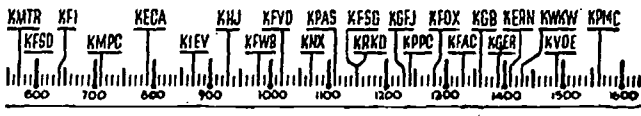

YOUR RADIO TODAY

TIMES NEWS

ON THE HOUR—EVERY HOUR

KMPC — 710 ON YOUR DIAL

SUNDAY CHURCH SERVICES

7 A.M.

KGER—Pentecostal.
KNX—Air Church.
7:30 A.M.
KRKD—Rev. Squires.
8 A.M.
KFAC—Country Church.
KGER—Kingdom Within.
8:15 A.M.
KPAS—Immanuel Baptist.
8:30 A.M.
KNX—Air Church.
KMTR—W. B. Record.
KFVD—Church of Christ.
9 A.M.
KFAC—Liberal Catholic Hr.
9:15 A.M.
KGER—March Ahead Time
9:30 A.M.
KPPC—Bible Class.
KPAS—Church On High.
10:15 A.M.
KFOX—Independ. Church.
10:30 A.M.
KPPC—Church News.
KFSG—Almes McPherson.
10:45 A.M.
KFOX—Cumberland Church
11 A.M.
KFOX—Presbyterian Ch.
KPPC—Church Service.
KPAC—Methodist Church.
KPAS—Church Open Door.
KMTR—Church of Christ.

11:30 A.M.

KGER—Church of Christ.
KFOX—Christian Church.
12 NOON
KMTR—St. Brendan Church
12:30 P.M.
KHJ—Children's Chapel.
1 P.M.
KHJ—Lutheran Hr.
1:30 P.M.
KPAS—Church of Barn.
KHJ—Young Peoples Church
2 P.M.
KMTR—Nazarene Voice.
2:30 P.M.
KFOX—Rev. Billy Adams.
KPAS—Burbank 4 Square.
3 P.M.
KFSG—Evangelistic.
KFOX—Rev. Ivie.
KPAS—El Monte Nazarene.
3:30 P.M.
KPAS—Church Christ.
4 P.M.
KFOX—Loey West.
KGER—Norman Hunt.
KECA—Church Federation.
KMTR—Nazarene Voice.
KPAS—Alhambra Church.
4:30 P.M.
KGER—Colonial Tabernacle.
KMTR—Bible Treasury.

5 P.M.

KPAS—Lincoln Presby. Ch.
5:30 P.M.
KGER—Rev. Weber.
KPAS—Helen Markham.
6 P.M.
KPAS—Holliston Methodist.
6:30 P.M.
KGPJ—Tabernacle.
KPAS—Befond Tomorrow.
7 P.M.
KFWS—Dr. MacLennan.
KFSG—Almee McPherson.
7:15 P.M.
KMTR—Church of Christ
7:30 P.M.
KMTR—Church of Christ
KFOX—Rev. Creviston.
KPAS—Church Open Door.
8 P.M.
KFWS—Presbyterian Ch.
KMTR—Floyd B. Johnson.
KPAC—Methodist Church.
9 P.M.
KGER—Bethel Church.
9:30 P.M.
KFWS—Pacific Lutheran.
KFOX—Rev. Creviston.
KGPJ—Boyd Johnston.
KFSG—Wendell St. Clair.
10:30 P.M.
KPAS—Bright Cor. Church.
KNX—Air Church.
KGER—Church Assembly.

ENTERTAINMENT-BY THE HOUR

7 A.M.

1:15 P.M.

6:30 P.M.

[The information contained in this schedule is furnished by the stations broadcasting the programs. Owing to present war conditions changes in the programs listed may be made without notice.]

TIMES CARRIERS ARE AGENTS FOR UNCLE SAM